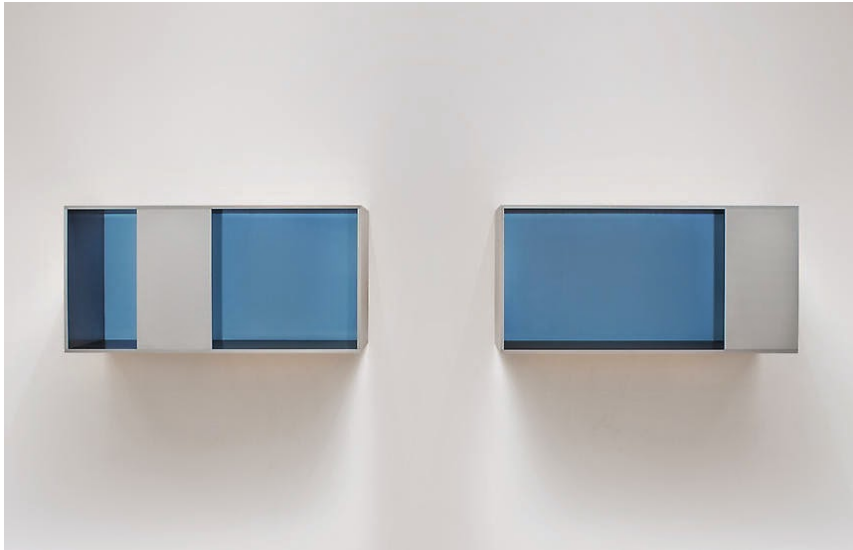

Judging by the lists of works both shows look fabulous.

Read a review by [Roberta Smith](#).

The Stella above and the following works are included in the London exhibition:

Enrico Castellani, *Superficie rossa*, 1964

Enrico Castellani, *Superficie rigata bianca e blu*, 1963

POSTED BY RICHARD SALKELD AT 14:03

 +1 Recommend this on Google

LABELS: CASTELLANI - ENRICO, DOMINIQUE LÉVY, JUDD - DONALD, STELLA - FRANK