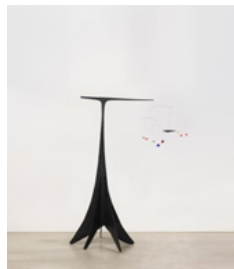

ALEXANDER CALDER

Tree, 1941

Sheet metal, wood, glass, mirror, plastic, wire,
string, and paint

94 x 54 x 51 inches

(238.8 x 137.2 x 129.5 cm)

Calder Foundation, New York;

Gift of Holton Rower & Anna Maria Segretario, 2008

LG