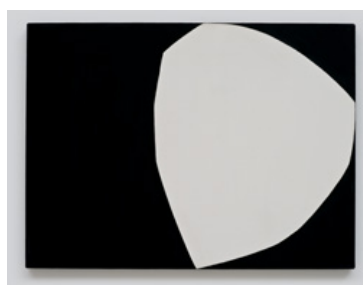

ELLSWORTH KELLY

York Study, 1959
Oil on linen
18 x 24 inches
(45.7 x 61 cm)

ALEXANDER CALDER

Escutcheon, 1954
Sheet metal, wire, and paint
45 x 35 x 29 inches
(114.3 x 88.9 x 73.7 cm)

LG