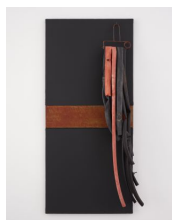

Presagi di birnam
1994
Rubber tires and iron hook on
canvas with sheet metal
53 x 23 inches
135 x 60 cm