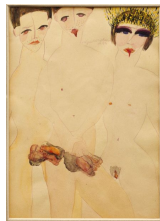

*Appassionata
(Marta e i marchettoni)*
1939
Mixed media on paper
13 x 11 inches
33 x 28 cm