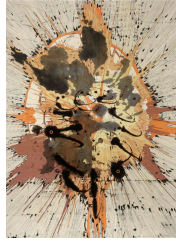

LÉVY GORVY

CAROL RAMA - EYE OF EYES GROUND FLOOR

Senza titolo
1975
Rubber inner tubes and colored
pencil on paper
15 x 9 inches
37 x 24 cm

Bricolage
1968
Synthetic paint, gesso,
doll eyes on canvas
63 x 47 inches
160 x 120 cm

Presagi di birnam
1994
Rubber tires and iron hook on
canvas with sheet metal
53 x 23 inches
135 x 60 cm

LÉVY GORVY

CAROL RAMA - EYE OF EYES
GROUND FLOOR

Visite mattutine
1967
Mixed media on fabric
65 x 49 inches
167 x 125 cm