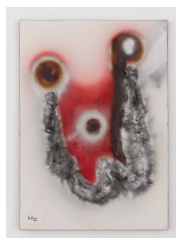

Bricolage
1966
Hide, lacquer, enamel, and
synthetic resin on canvas
40 x 28 inches
102 x 72 cm