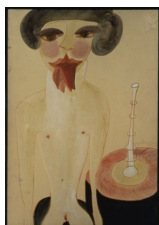

Opera n. 54
1941
Watercolor on paper
18 x 13 inches
48 x 33 cm