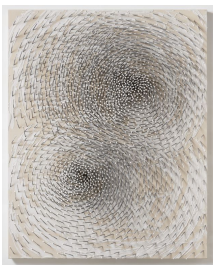

LÉVY GORVY

Günther Uecker
Notations

GROUND FLOOR

GÜNTHER UECKER
Sketch of 8 paintings
2019
24 x 34 inches (61 x 86.4 cm)

GÜNTHER UECKER
Abstriche
2019
White paint and nails on canvas on wood
78.74 x 62.99 inches (200 x 160 cm)

GÜNTHER UECKER
Doppel Spirale (Both) (Doppel Spiral) (Both)
2019
White paint and nails on canvas on wood
78.74 x 62.99 inches (200 x 160 cm)

GÜNTHER UECKER
Interferenzen (Interferences)
2019
White paint and nails on canvas on wood
78.74 x 62.99 inches (200 x 160 cm)

LG

LÉVY GORVY

Günther Uecker
Notations

GROUND FLOOR

GÜNTHER UECKER

Weisser Schrei (White Scream)

2019

White paint and nails on canvas on wood