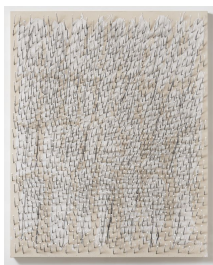

LÉVY GORVY

Günther Uecker
Notations

GROUND FLOOR

GÜNTHER UECKER
Sketch of 8 paintings
2019
24 x 34 inches (61 x 86.4 cm)

GÜNTHER UECKER
Abstriche
2019
White paint and nails on canvas on wood
78.74 x 62.99 inches (200 x 160 cm)

GÜNTHER UECKER
Doppel Spirale (Both) (Doppel Spiral) (Both)
2019
White paint and nails on canvas on wood
78.74 x 62.99 inches (200 x 160 cm)

GÜNTHER UECKER
Interferenzen (Interferences)
2019
White paint and nails on canvas on wood
78.74 x 62.99 inches (200 x 160 cm)

LG

LÉVY GORVY

Günther Uecker
Notations

GROUND FLOOR

GÜNTHER UECKER

Weisser Schrei (White Scream)

2019

White paint and nails on canvas on wood