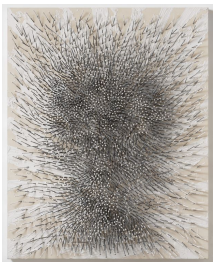

LÉVY GORVY

Günther Uecker
Notations

GROUND FLOOR

GÜNTHER UECKER
Sketch of 8 paintings
2019
24 x 34 inches (61 x 86.4 cm)

GÜNTHER UECKER
Abstriche
2019
White paint and nails on canvas on wood
78.74 x 62.99 inches (200 x 160 cm)

GÜNTHER UECKER
Doppel Spirale (Both) (Doppel Spiral) (Both)
2019
White paint and nails on canvas on wood
78.74 x 62.99 inches (200 x 160 cm)

GÜNTHER UECKER
Interferenzen (Interferences)
2019
White paint and nails on canvas on wood
78.74 x 62.99 inches (200 x 160 cm)

LG

LÉVY GORVY

Günther Uecker
Notations

GROUND FLOOR

GÜNTHER UECKER

Weisser Schrei (White Scream)

2019

White paint and nails on canvas on wood