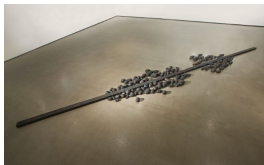

SEUNG-TAEK LEE

Non-Sculpture

1960

Ink on paper, rope, and wood

4 7/16 x 37 x 248 7/16 inches (11 x 94 x 631 cm)