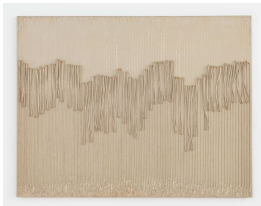

SEUNG-TAEK LEE

Bull's Balls

1958

Paper, thread, and wooden frame

11 13/16 x 17 3/4 inches (30 x 45 cm)

LÉVY GORVY

SEUNG-TAEK LEE

SECOND FLOOR

SEUNG-TAEK LEE

Untitled

1972

Rope on colored canvas

28 3/4 x 39 9/16 inches (73 x 100.5 cm)

SEUNG-TAEK LEE

Trace

1968

Paint on canvas

39 3/8 x 28 5/8 inches (100 x 72.7 cm)

SEUNG-TAEK LEE

Untitled

1966

Rope on colored canvas

49 3/16 x 63 3/4 inches (125 x 162 cm)

SEUNG-TAEK LEE