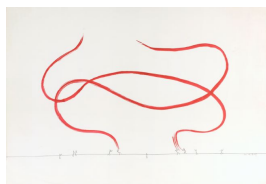

21 1/2 x 31 inches (54.5 x 78.7 cm)

SEUNG-TAEK LEE

Wind

1971

Pencil and gouache on paper

21 1/2 x 31 inches (54.7 x 78.8 cm)

SEUNG-TAEK LEE

Wind