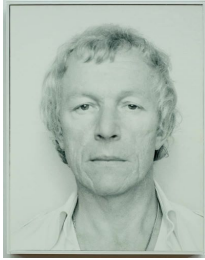

77 3/16 x 53 1/8 inches (196 x 135 cm)

Signed and titled (on the reverse; title constitutes the artist's signature)

ROMAN OPALKA

OPALKA 1965/1 - ∞

Détail 5157847 - 5175777

OPALKA 1965/1 - ∞

Détail 5175778 - 5193062

OPALKA 1965/1 - ∞

Détail 5193063 - 5210330

Acrylic on canvas

Triptych, each: 77 3/16 x 53 1/8 inches (196 x 135 cm)

Signed and titled (on the reverse; title constitutes the artist's signature)

ROMAN OPALKA