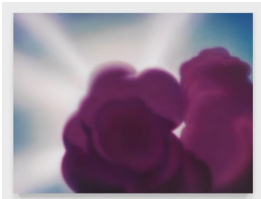

LÉVY GORVY

DAN COLEN: MAILORDER MOTHER PURGATORY

Third Floor

DAN COLEN

Purgatory

2017–18

Oil on canvas

89.5 x 119 inches (227.3 x 302.3 cm)