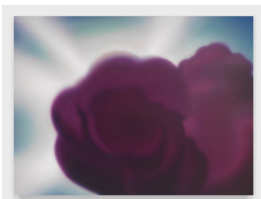

DAN COLEN

Purgatory

2017–18

Oil on canvas

89.5 x 119 inches (227.3 x 302.3 cm)

LG