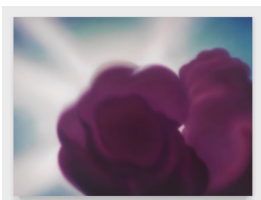

DAN COLEN

Purgatory

2017–18

Oil on canvas

89.5 x 119 inches (227.3 x 302.3 cm)