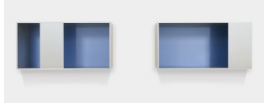

#### DONALD JUDD

*Untitled (88-28 A/B Menziken)*

1988

Brushed aluminum with blue plexiglas

2 units, each: 19 5/8 x 39 3/8 x 19 5/8 inches (50 x 100 x 50 cm)