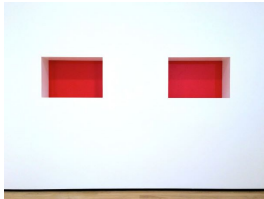

DONALD JUDD

Untitled (Wall Project)
1992
Two recesses on a wall, with red, blue or green
Plexiglas or galvanized iron.
2 recesses, each: 19 11/16 x 29 1/2 x 9 7/8 inches
(50 x 75 x 25 cm); overall size of the work variable