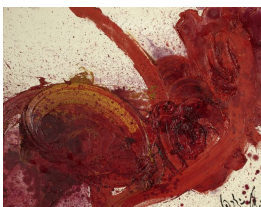

LÉVY GORVY

Kazuo Shiraga London

3 February - 25 March 2017

KAZUO SHIRAGA

Chikisei Seseisho

1960

Oil on canvas

51 1/4 x 76 inches (130 x 193 cm)

KAZUO SHIRAGA

Chiyosei Mochakuten

1960

Oil on canvas

51 1/4 x 76 5/8 inches (130 x 194.5 cm)

KAZUO SHIRAGA

Chisusei Tshien

1961

Oil on canvas

51 1/4 x 76 3/4 inches (130 x 195 cm)

KAZUO SHIRAGA

No. 37 (T45)

1962

Oil on canvas

35 x 45 5/8 inches (89 x 116 cm)

KAZUO SHIRAGA