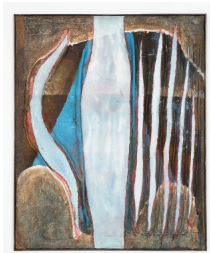

Oil on canvas

28 3/4 x 24 inches (73 x 61 cm)

Courtesy of the artist.

TSUYOSHI MAEKAWA

Untitled (A5)

1963

Oil and burlap on canvas

23 7/8 x 28 1/2 inches (60.5 x 72.5
cm)

Courtesy of the artist.

TSUYOSHI MAEKAWA

Mannaka Tate no Blue (A18)

1964

Oil and burlap on canvas

64 x 51 3/8 inches (162.5 x 130.5 cm)

Courtesy of the artist.

TSUYOSHI MAEKAWA