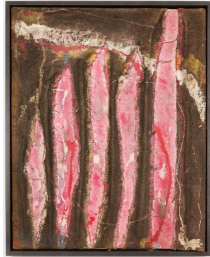

TSUYOSHI MAEKAWA

Untitled

1963

Oil and burlap on canvas

25 1/2 x 20 7/8 inches (65 x 53 cm)

Courtesy of the artist.